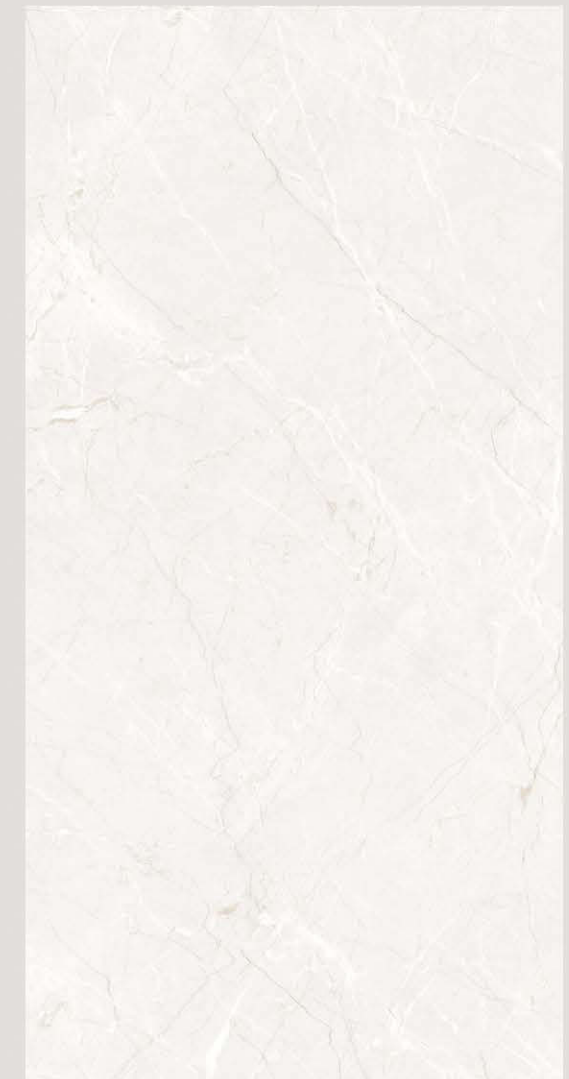

CARVING
COLLECTION

MOZILLA
EXQUISITE SURFACES

LEO
WHITE

Finish:
Matt with Carving Effect

Thickness:
9 mm

Random

600x1200mm