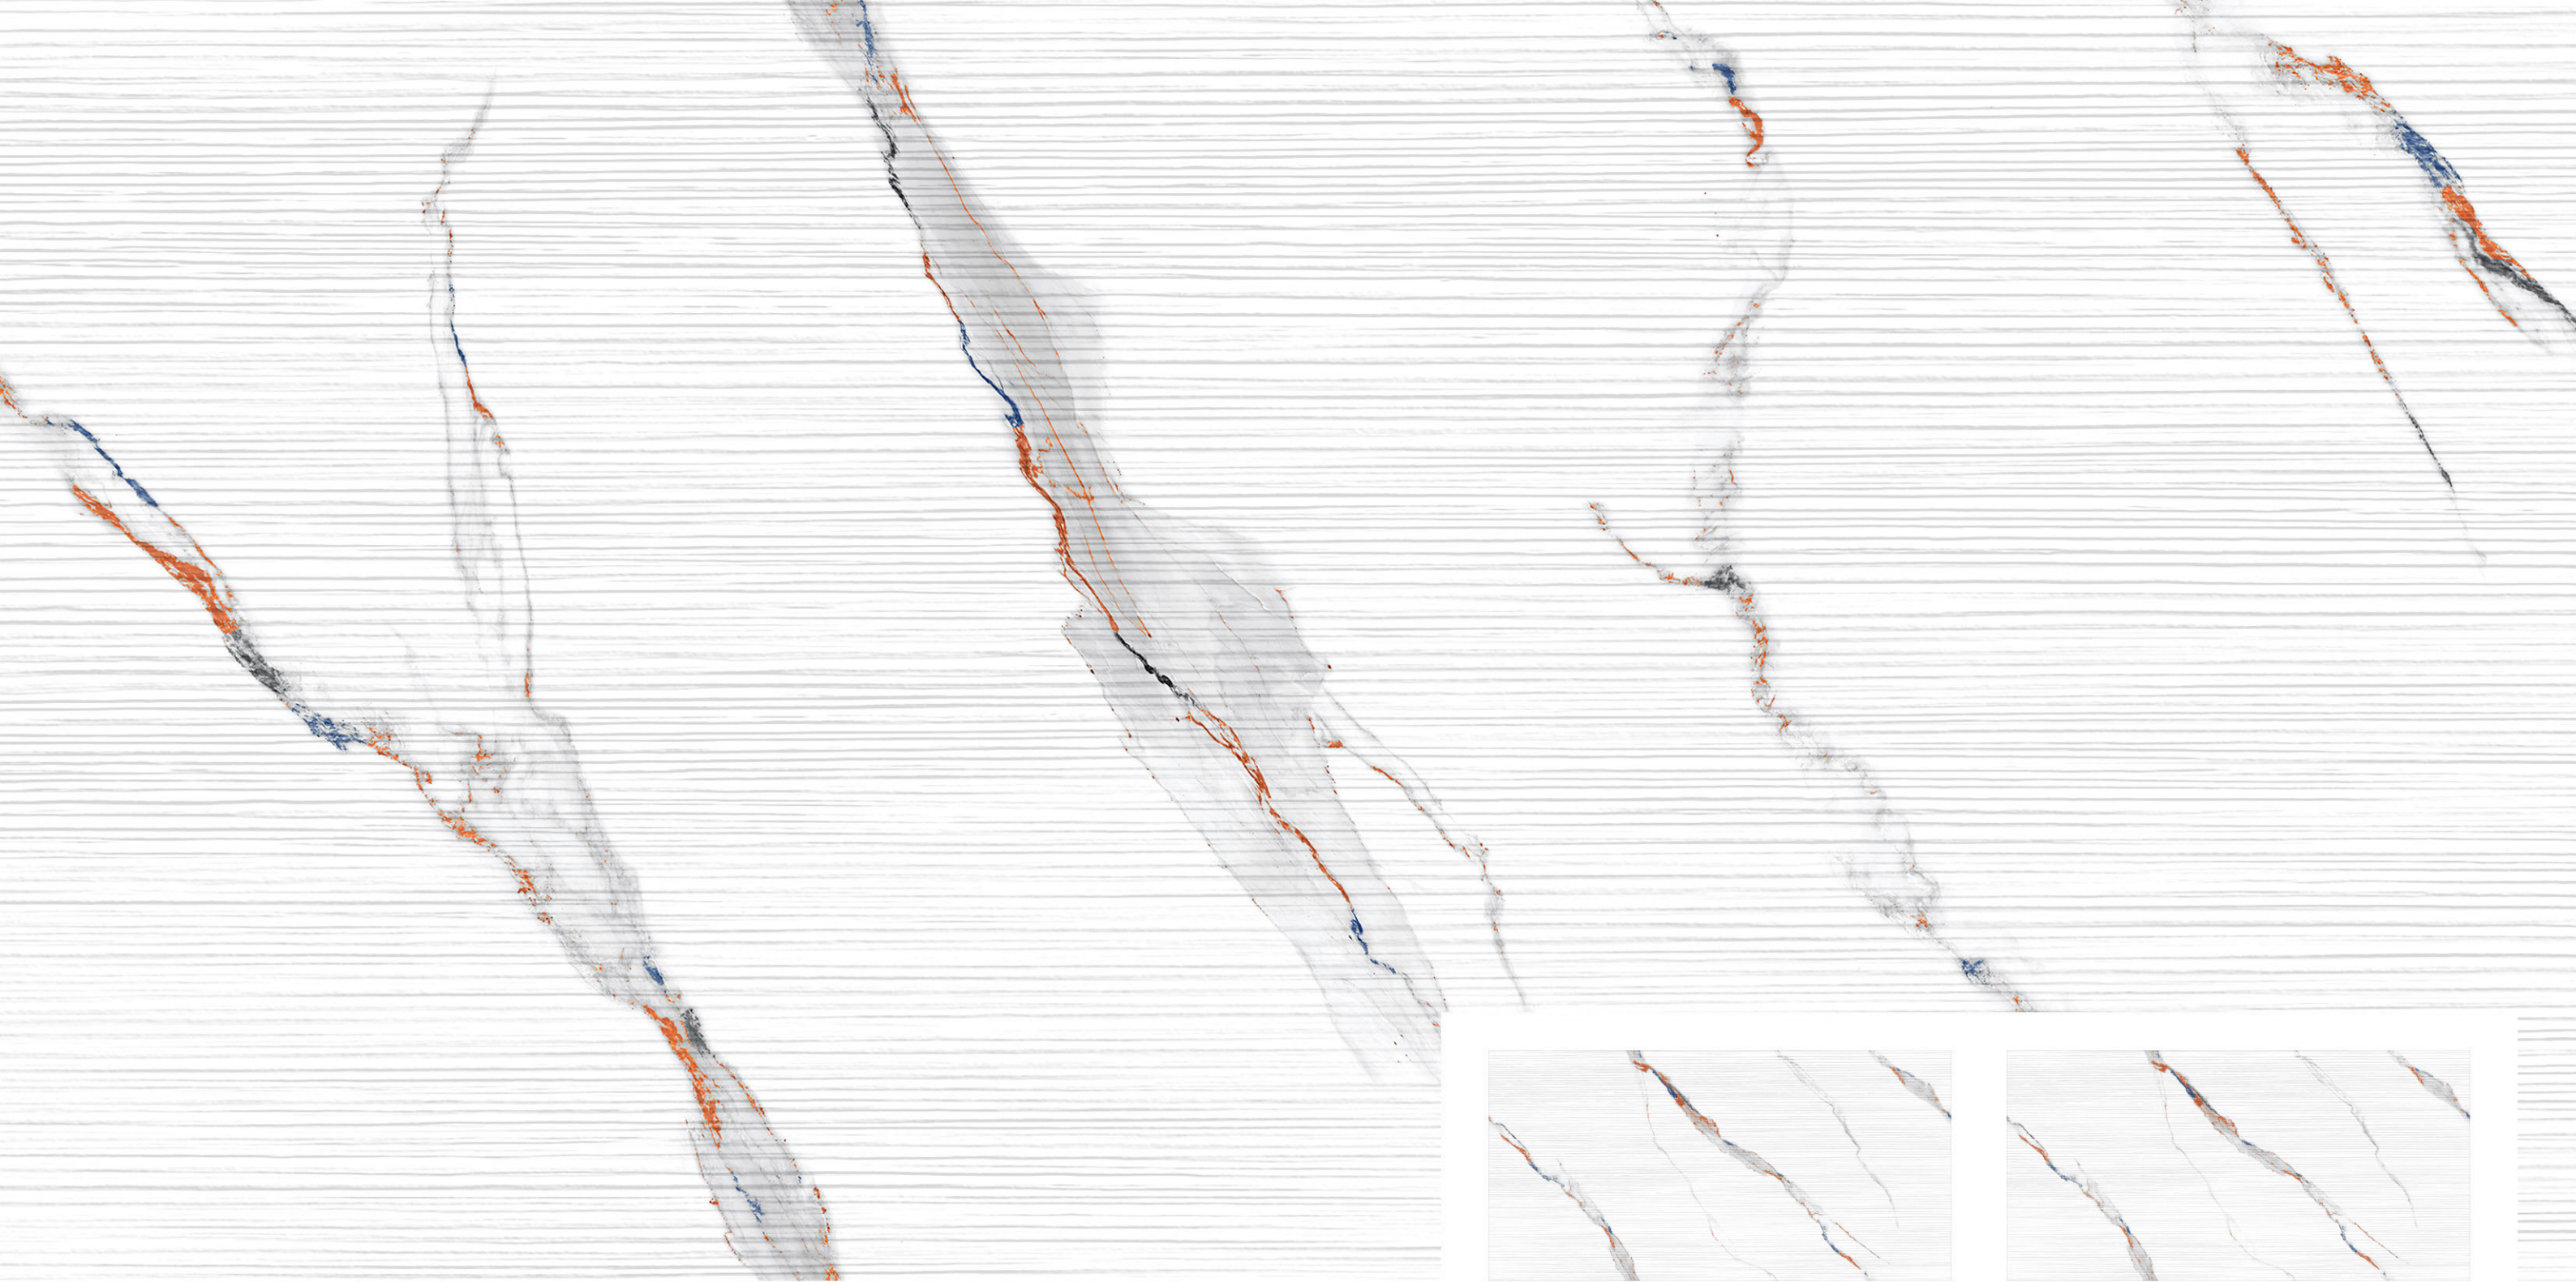

END HIMALIYA STRIP

Finish:
Carving Effect

Size:
600x1200mm

Thickness:
9 mm

Random:
03