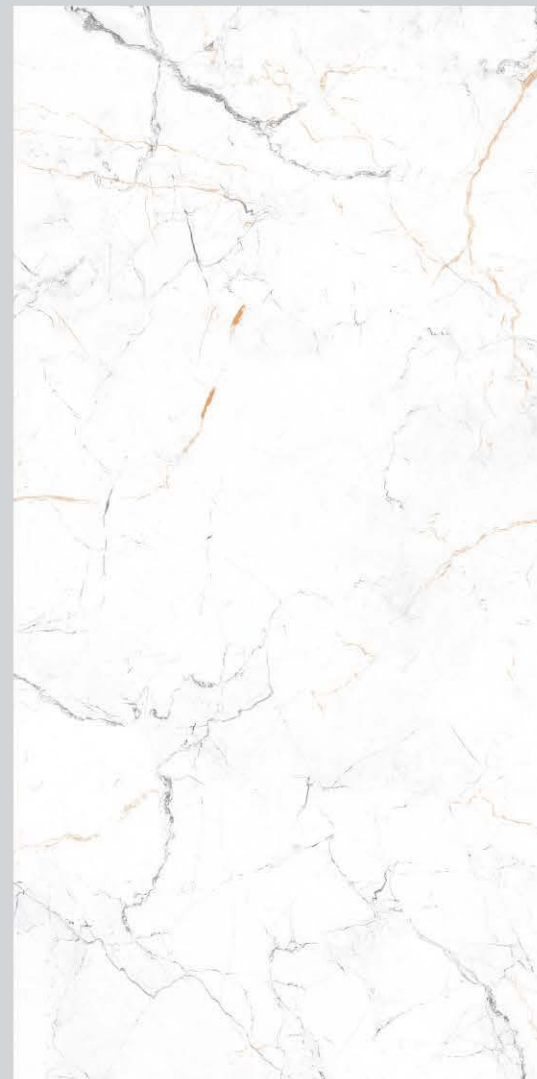

600x1200mm