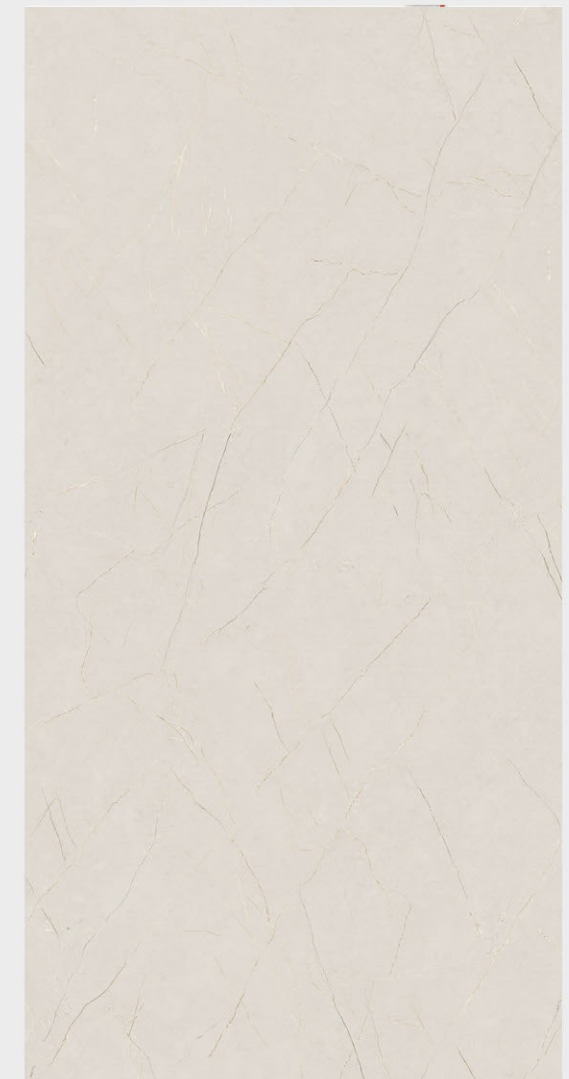

CARVING
COLLECTION

MOZILLA
EXQUISITE SURFACES

**ANTI
NATURAL**

Finish:
Matt with Carving Effect

Thickness:
9 mm

Random

600x1200mm