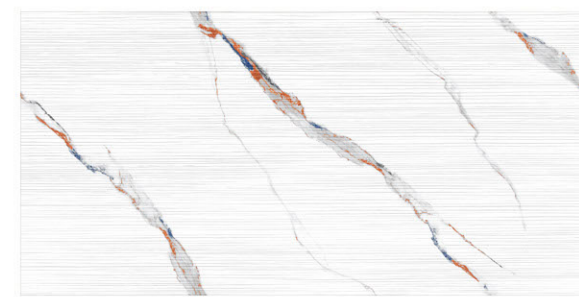

END HIMALIYA STRIP

Finish:
Carving Effect

Size:
600x1200mm

Thickness:
9 mm

Random:
03