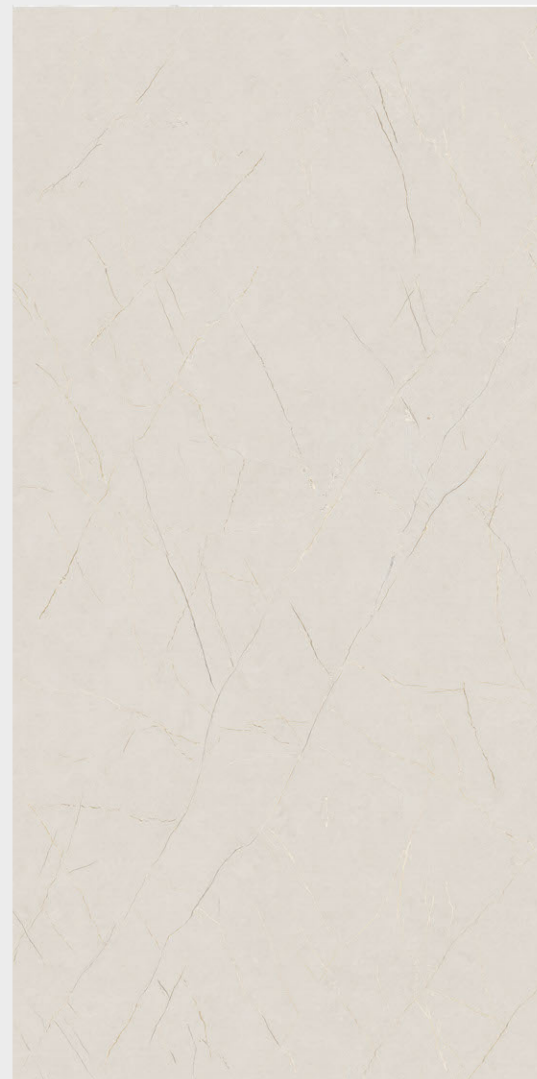

CARVING
COLLECTION

MOZILLA
EXQUISITE SURFACES

**ANTI
NATURAL**

Finish:
Matt with Carving Effect

Thickness:
9 mm

Random

600x1200mm