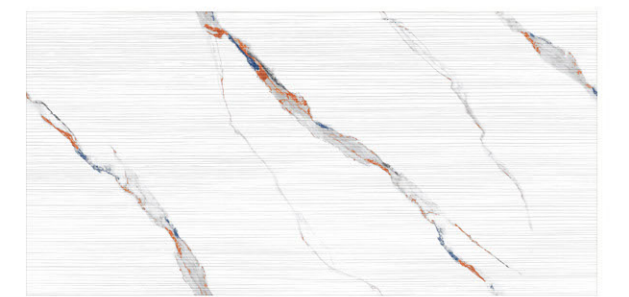

END HIMALIYA STRIP

Finish:
Carving Effect

Size:
600x1200mm

Thickness:
9 mm

Random:
03