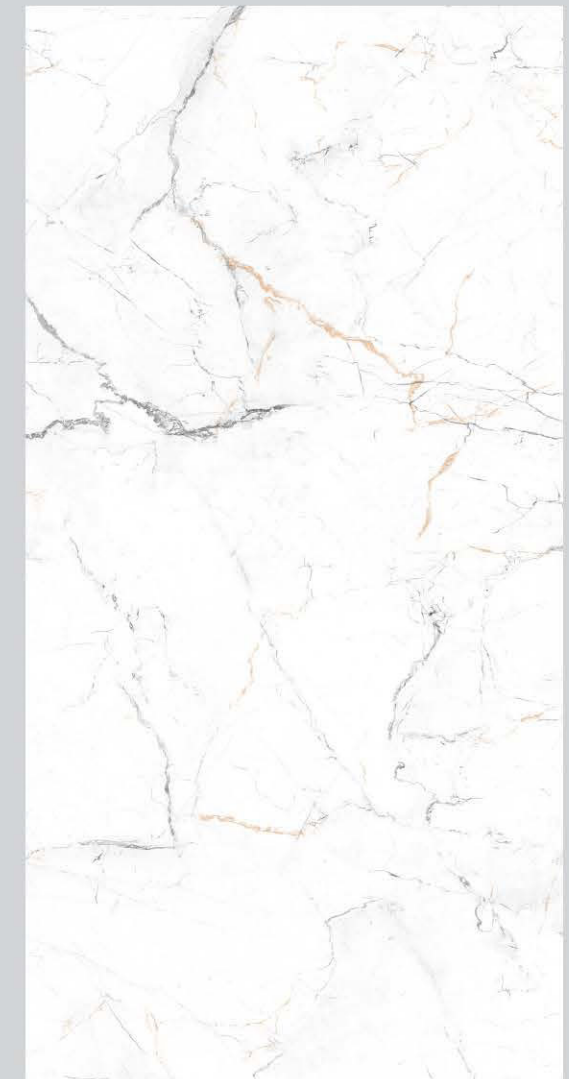

600x1200mm