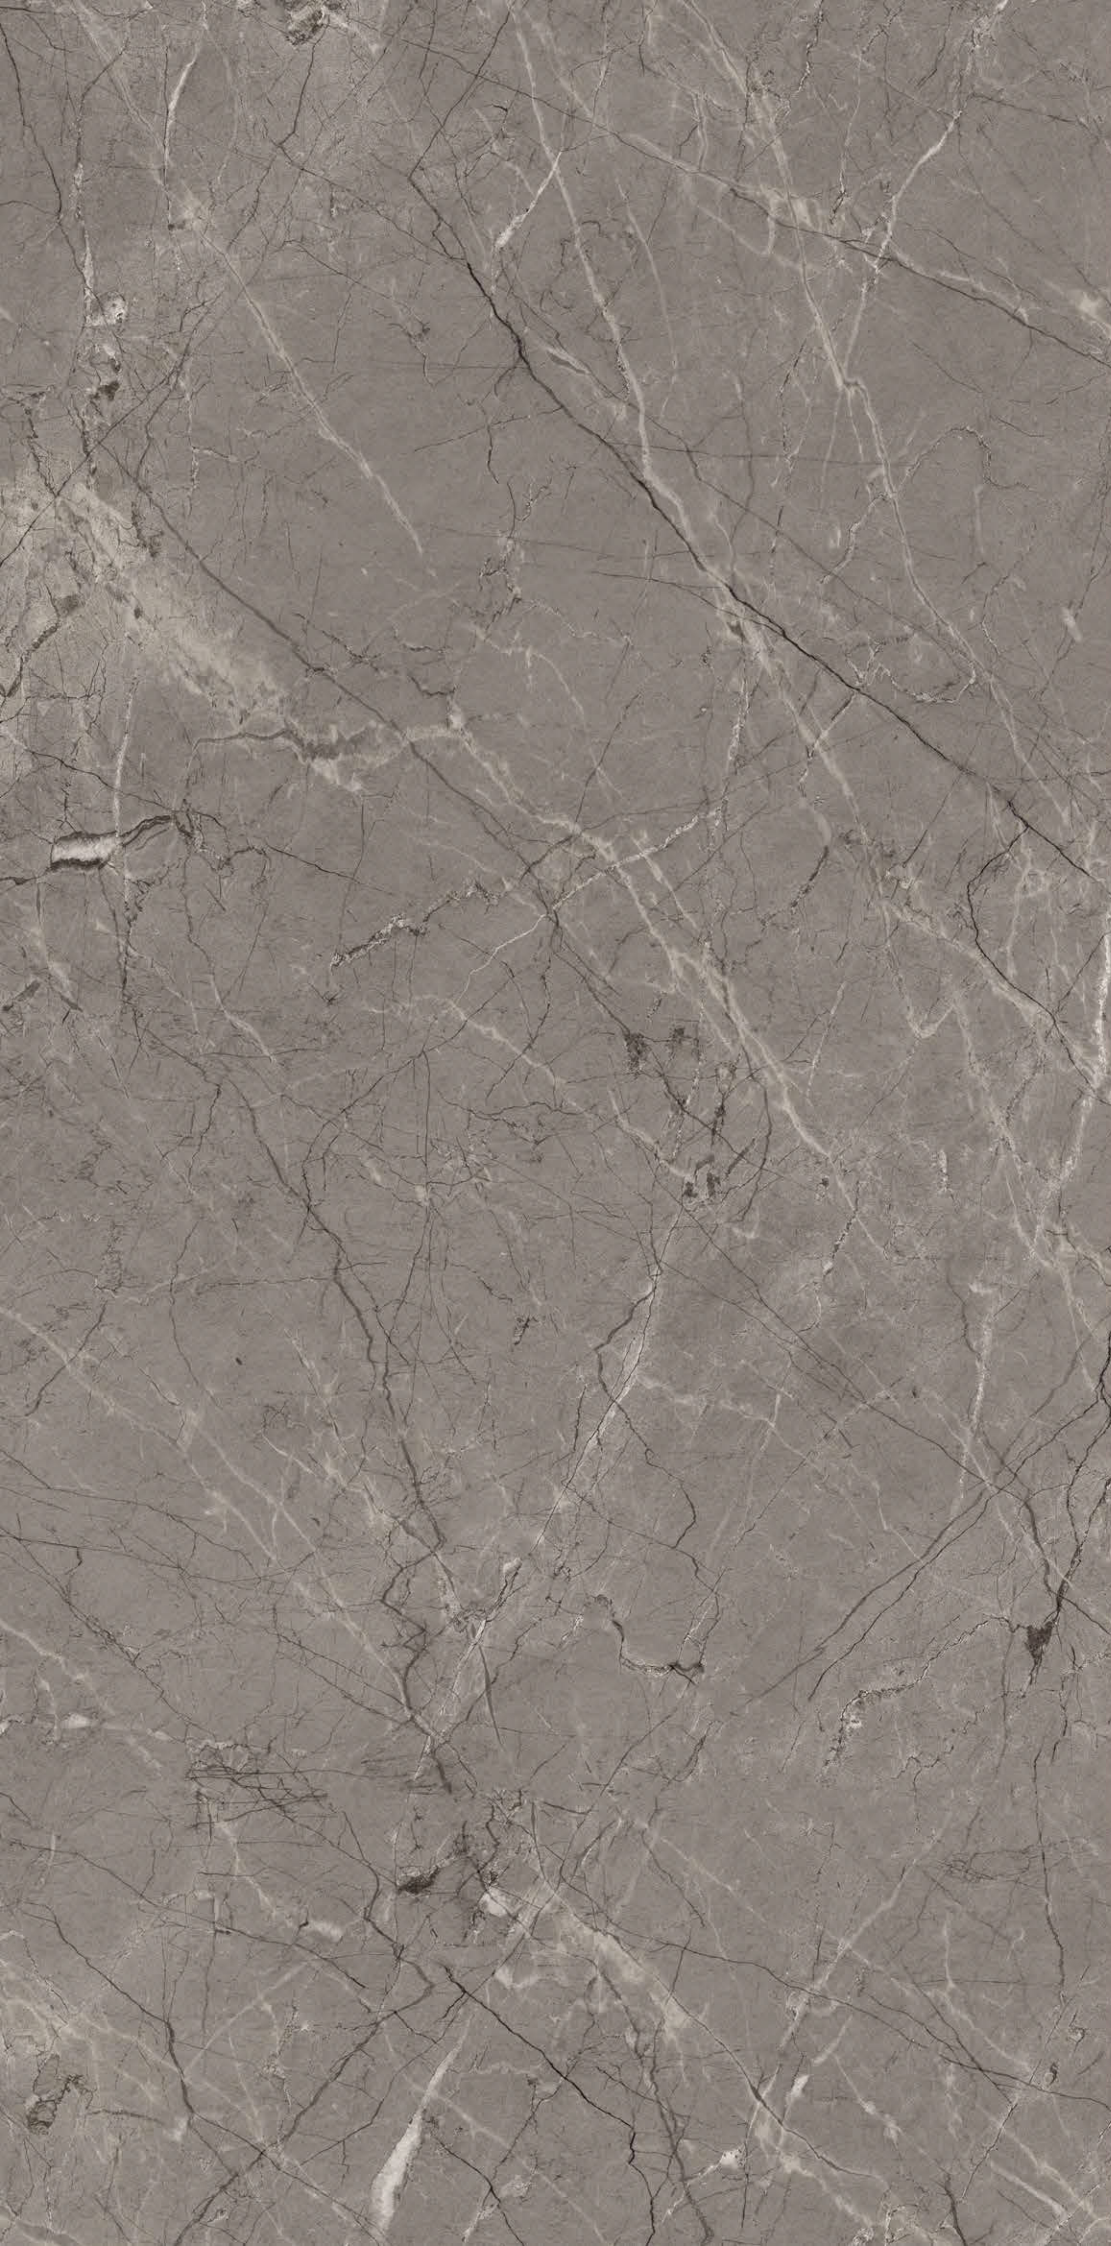

Random

600x1200mm

**LEO
GREY**

CARVING
COLLECTION

600x
1200mm

CARVING
COLLECTION

MOZILLA
EXQUISITE SURFACES

**LEO
GREY**