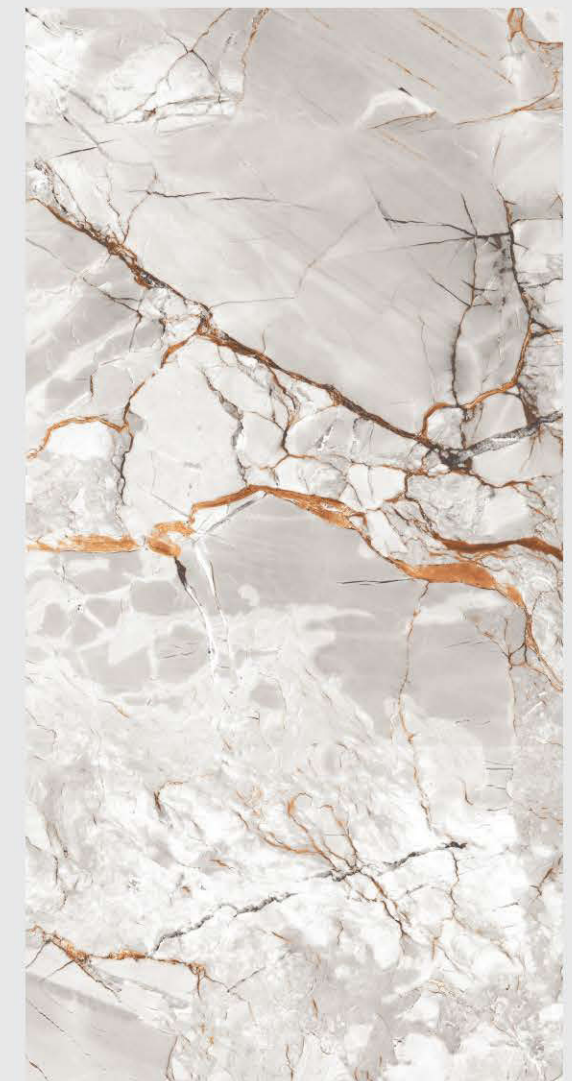

600x
1200mm

CARVING
COLLECTION

MOZILLA
EXQUISITE SURFACES

**WINE
CRACKER**

Finish:
Matt with Carving Effect

Thickness:
9 mm

Random

600x1200mm