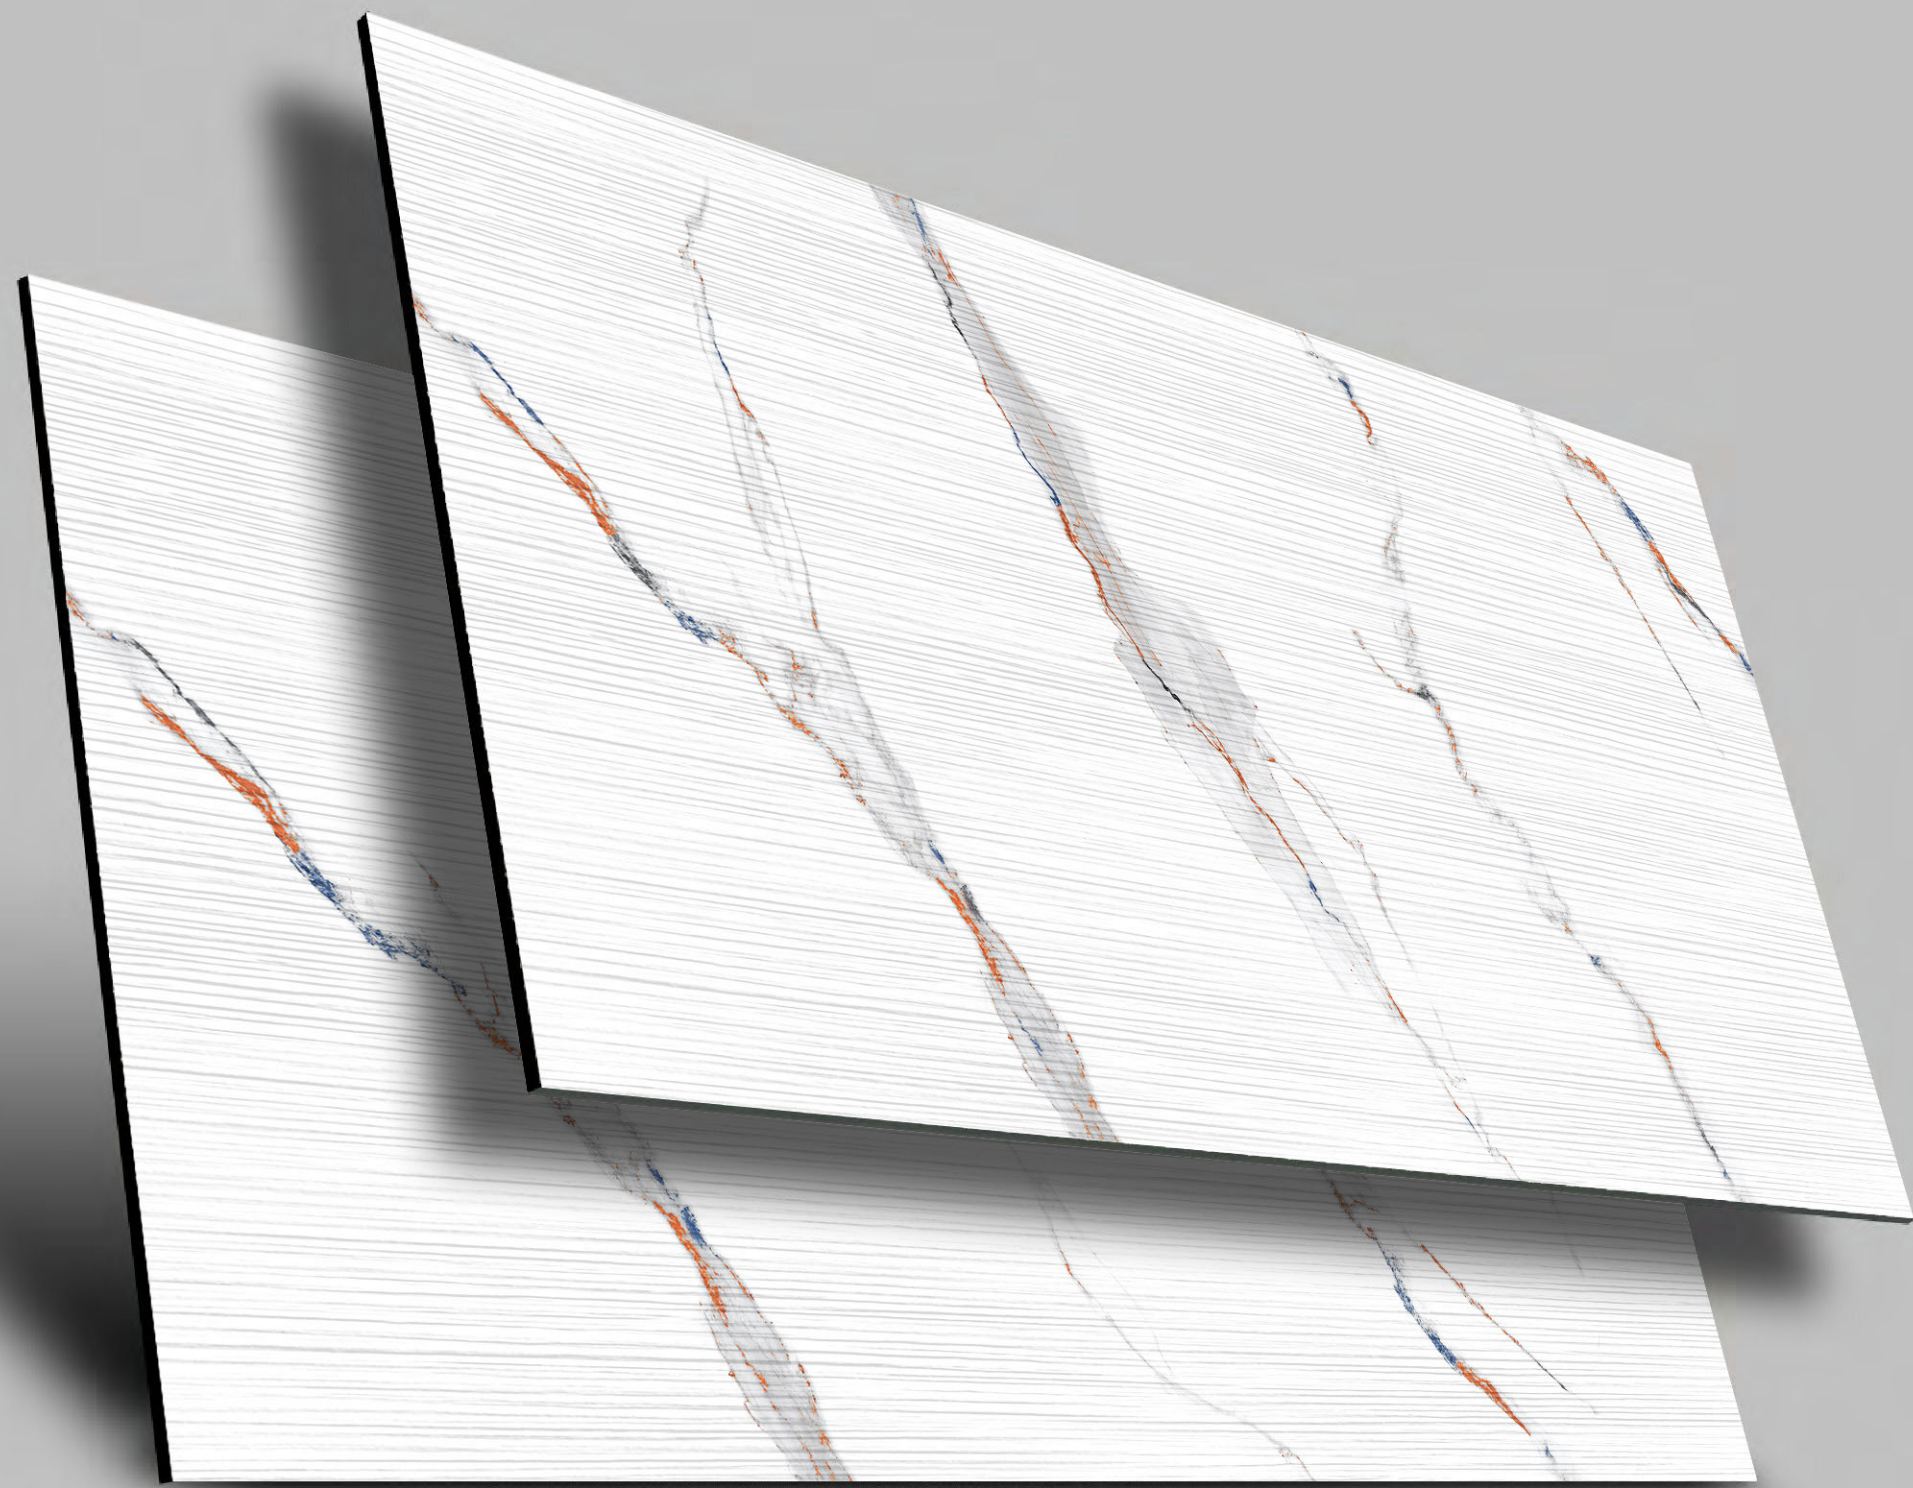

600x
1200mm

CARVING
COLLECTION

MOZILLA
EXQUISITE SURFACES

**WINE
CRACKER**

Finish:
Matt with Carving Effect

Thickness:
9 mm

Random

600x1200mm